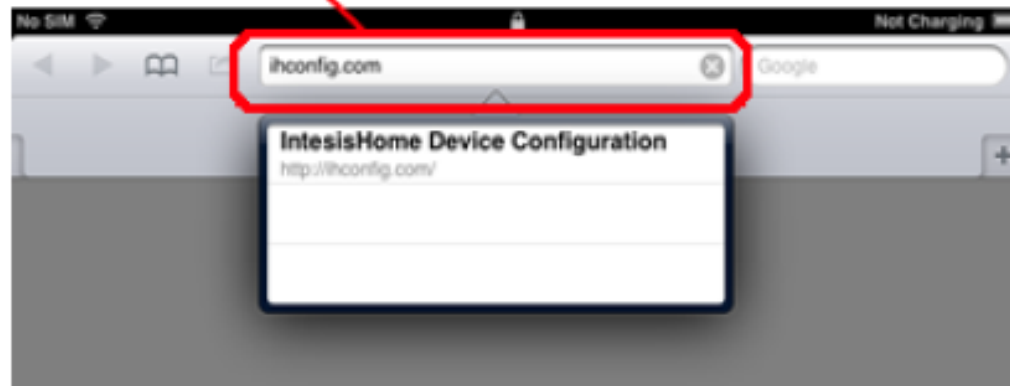

OK

user.intesishome.com

Open Registration Site