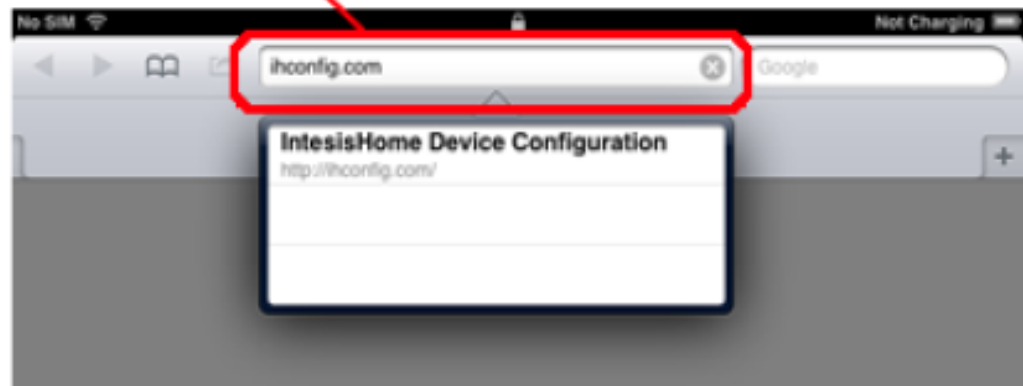

## **A** Automatic Configuration

2

Select the Wi-Fi network where you want to connect:

SSID	Signal level	Security mode	Channel	"Click"
IntesisHome-Test	Excellent	WPA/WPA2 Personal	2	Select
intesiswifi	Low	WPA/WPA2 Personal	4	Select
intesiswifi	Very Good	WPA/WPA2 Personal	6	Select

**Open Registration Site**

**Not OK**

**ihconfig.com**

**Open Configuration Site**

**Not OK**

<http://user.intesishome.com/>

	Minimum
 Internet Explorer	9.0
 Mozilla Firefox	10.0
 Google Chrome	V8
 Safari	4.0