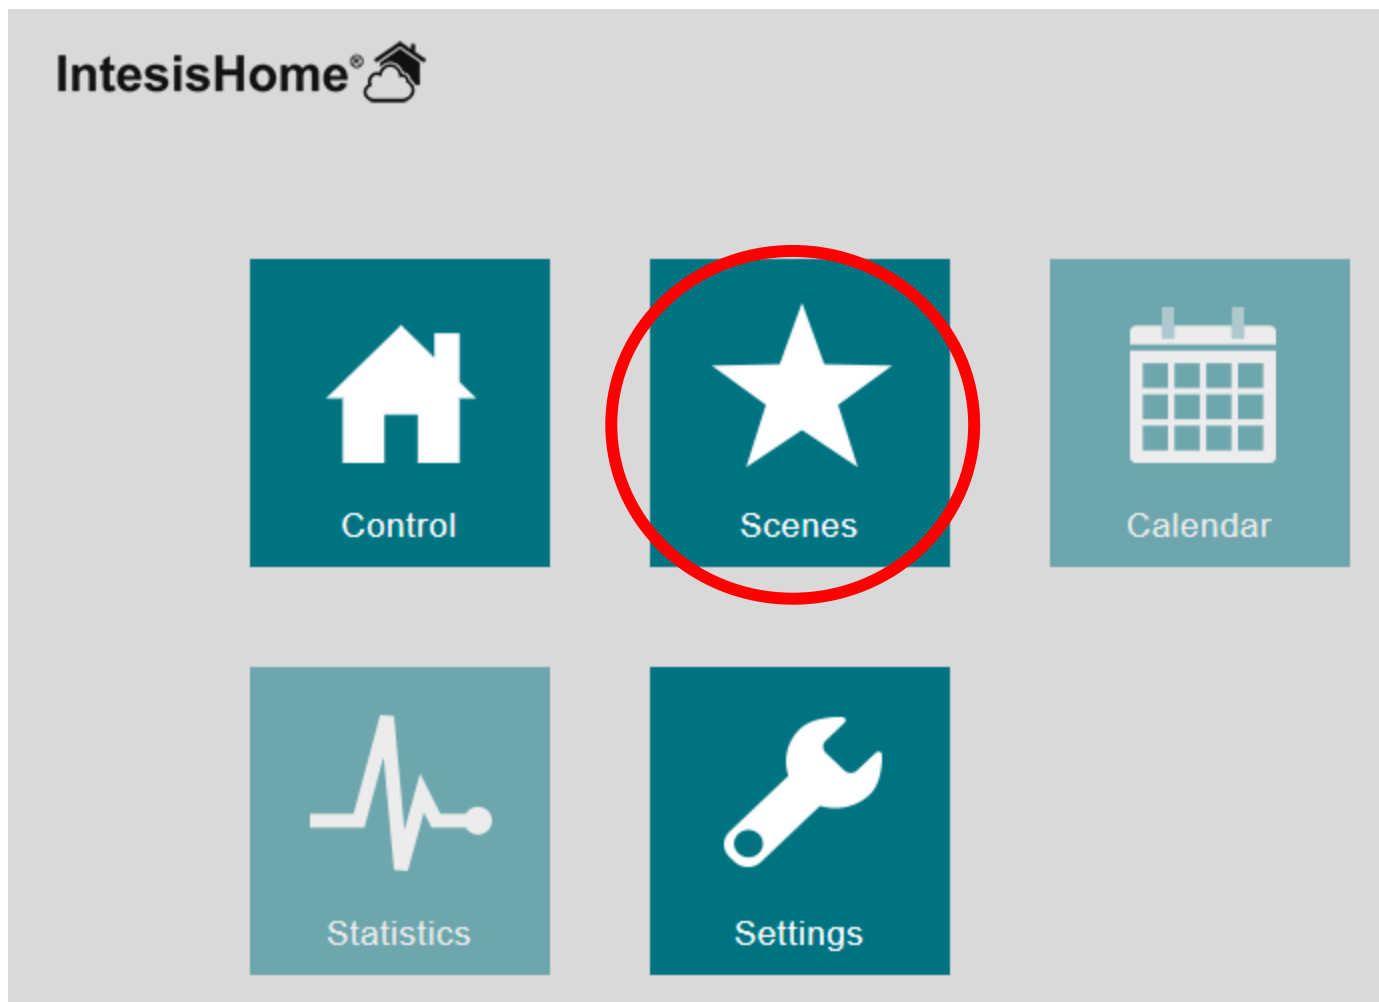

--

up/down vanes

stop

← Control

Devices

ASYG12LTCA 

  24.5°C  18.0°C

ASYG12LTCA

This IntesisHome device has no connectivity. Check if your internet connection is working and if there is Wi-Fi signal in the device location.